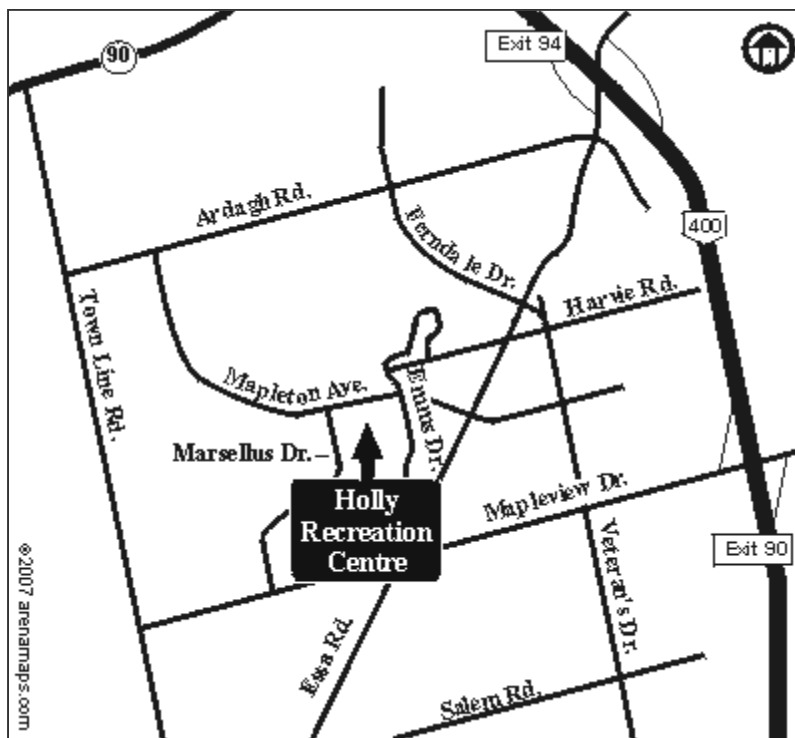

Canlan CLASSIC TOURNAMENTS YOUTH HOCKEY TOURNAMENTS
ccthockey.com