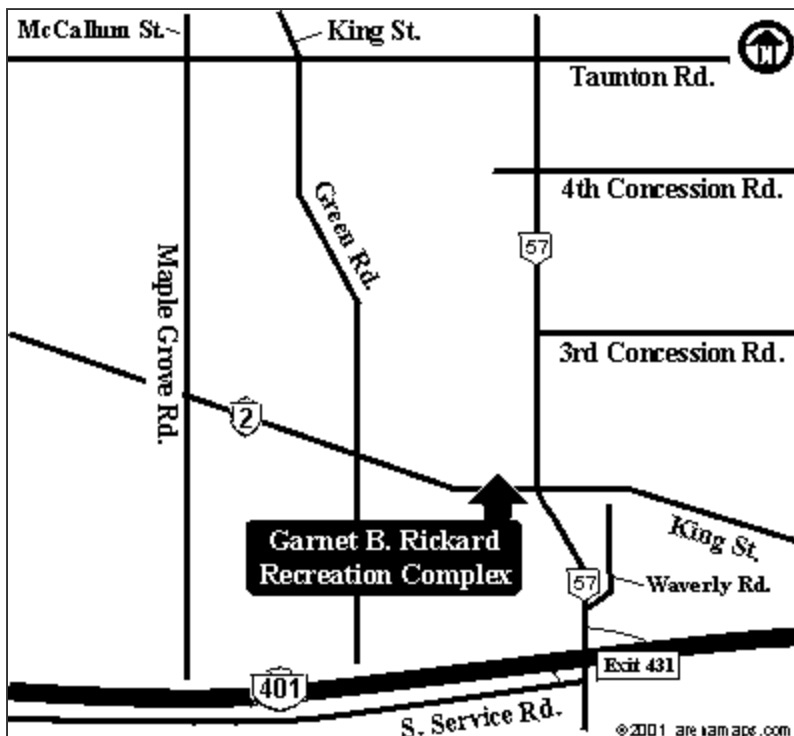

**Garnet B. Rickard Recreation Complex**

2440 King St. W (Hwy-2)  
Bowmanville, ON L1C3K2  
905-623-5728

[Send this page to a friend](#)

**Hockey Spirit Fundraiser Calendars**  
[CLICK HERE To Visit](#)

[Click here for Google map of this location](#)

**Driving Instructions:**

Bowmanville is located just off Hwy-401, approx. 75 km east of Toronto.  
**From Hwy-401:** Hwy-401 to RR-57/Waverly Rd. (exit 431). Proceed north on RR-57/Waverly Rd. (go straight on RR-57 shortly after crossing over Baseline Rd./don't turn right on Waverly) approx. 2 km to King Street. Turn left on King St. and proceed west a short distance to Garnet B. Rickard Recreation Complex on the right.