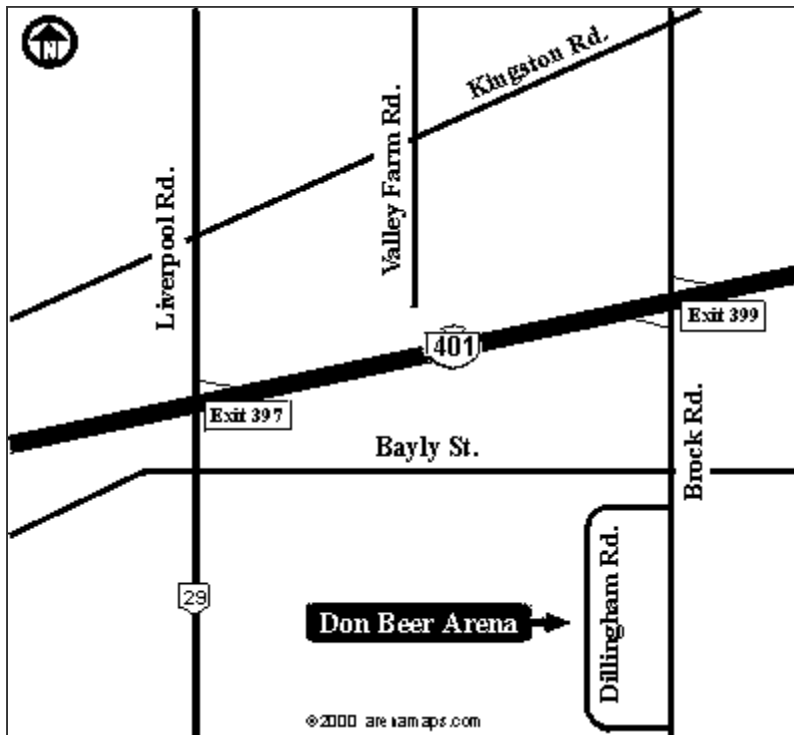

Hockey Spirit Fundraiser Calendars
[CLICK HERE To Visit](#)