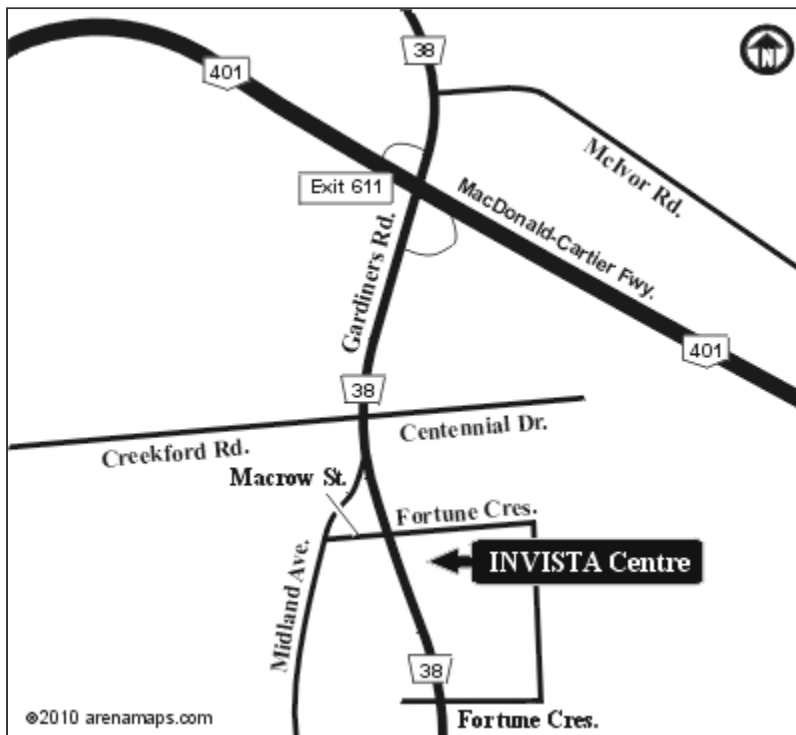

[Click here for Google map of this location](#)

Driving Instructions:

Kingston is located along Hwy-401 on the northeast shore or Lake Ontario in southeast Ontario, approx. 250 km east of Toronto.

From the West (Toronto): Hwy-401 east approx. 248 km to Hwy-38/Gardiners Rd. (exit 611). Turn left on Gardiners Rd. (Hwy-38) and proceed south approx. 0.75 km to arena on the left (at Fortune Crescent).

From the East (Ottawa): Hwy-417 west approx. 13 km to Hwy-416 South (left exit). Proceed south on Hwy-416 approx. 72 km to Hwy-401 West (left exit).

2 NHL
 Size Arena

BUTTER
 1694
 Algonquin
 705-705-7057
 Toll Free

CUSTOM
 Rink Des

HOCKEY
TI

Proceed west on Hwy-401 approx. 110 km to to Hwy-38/Gardiners Rd. (exit 611). Turn right on Gardiners Rd. (Hwy-38) and proceed south approx. 1 km to arena on the left (at Fortune Crescent).