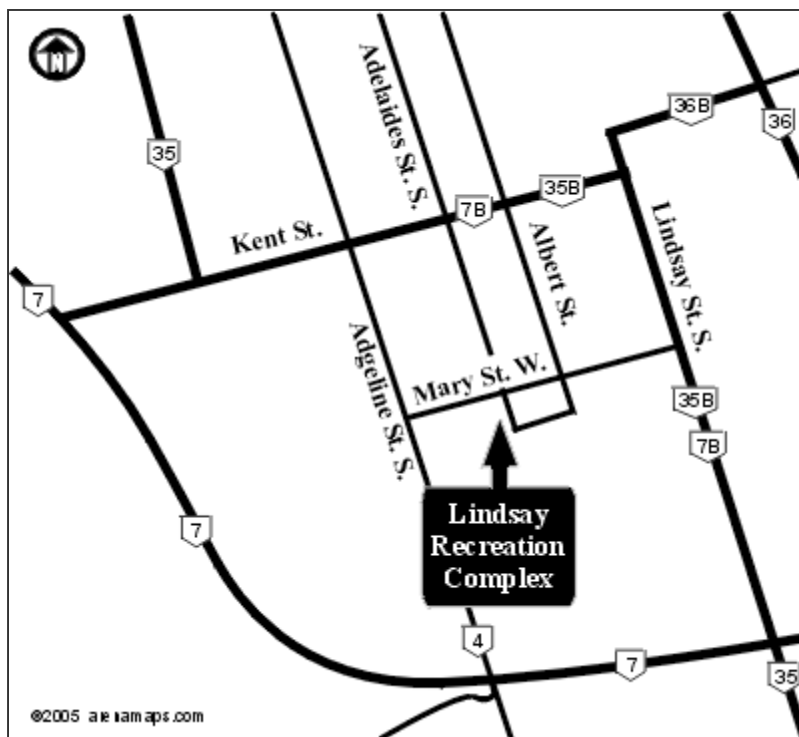

## [Lindsay Recreation Complex](#)

133 Adelaide St. S  
Lindsay (Kawartha Lakes), ON  
K9V4S3  
705-324-9112

[Send this page to a friend](#)

**Canlan CLASSIC TOURNAMENTS** YOUTH HOCKEY TOURNAMENTS  
[ccthockey.com](http://ccthockey.com)

[Click here for Google map of this location](#)

### **Driving Instructions:**

Lindsay is located where Rt-7, Rt-35 and Rt-36 intersect, approx. 125 km northeast of Toronto.

**From Hwy-401:** Hwy-401 to Hwy-115/Hwy-35 (exit 436). North on Hwy-115/Hwy-35 approx. 19 km to Hwy-35 (toward Lindsay). Proceed north on Hwy-35 approx. 30 km to Mary St. W in Lindsay (approx. 2 km past Hwy-7). Turn left on Mary St. W and proceed west approx. 3 blocks to Adelaide St. S.

Turn left on Adelaide St. S and proceed south a short distance to arena on the right.

**[Click Here For Tournament Directory](#)**

[Tournaments](#) | [Coupons](#) | [Camps](#) | [Clubs](#) | [Events](#) | [Links](#) | [Pro Shop](#) | [News Groups](#)