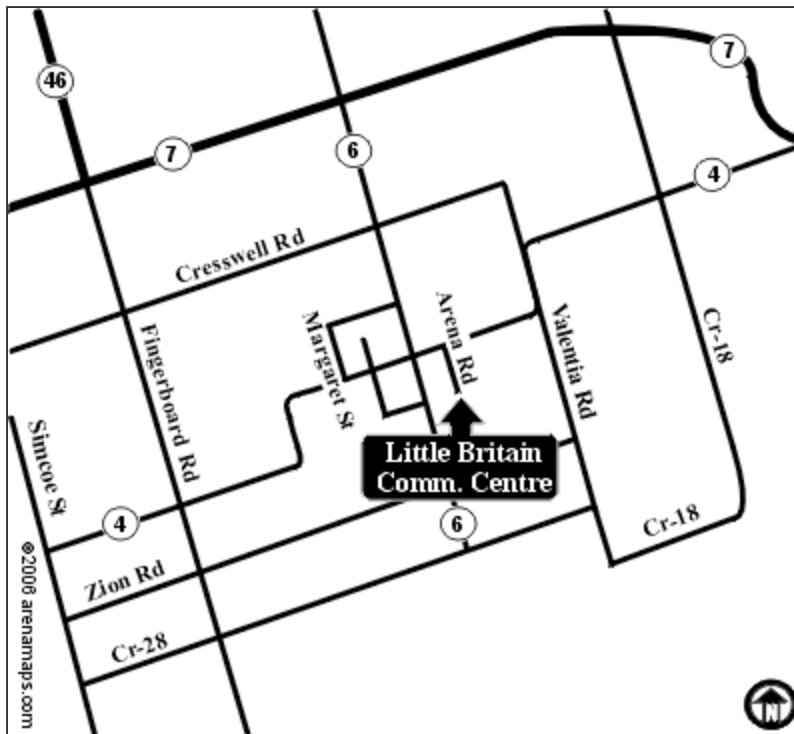

Little Britain Community Centre

9 Arena Rd.
 Little Britain, ON K0M2C0
 705-786-2600

[Send this page to a friend](#)

Hockey Spirit Fundraiser Calendars
[CLICK HERE To Visit](#)

[Click here for Google map of this location](#)

Driving Instructions:

Little Britain is located approx. 8 km south of Hwy-7 in the City of Kawartha Lakes, approx. 105 km northeast of Toronto.

From Peterborough: Highway 7 west to lights at Oakwood, south to Little Britain, east 100 yards from four corners.

From Oshawa: Durham Road 2 (Simcoe Street) north to County Road 28 or County Road 4, east to Little Britain.

From Orillia: Highway 12 south to Highway 7, east to Oakwood, south to Little Britain.

[Click Here For Tournament Directory](#)