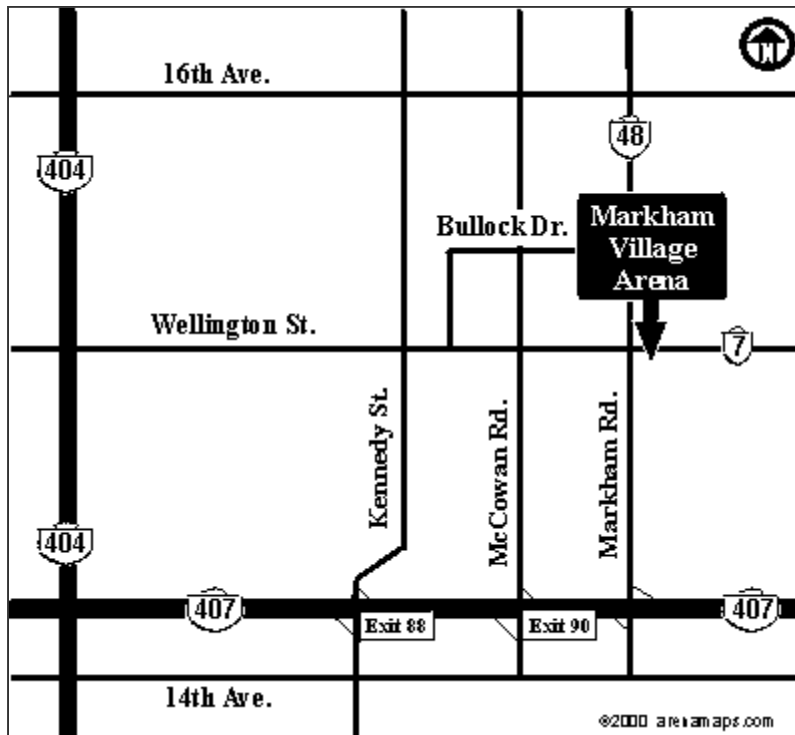

Markham Village Arena

6041 Hwy-7
 Markham, ON L3P3A7
 905-294-7309
[Send this page to a friend](#)

Canlan CLASSIC TOURNAMENTS YOUTH HOCKEY TOURNAMENTS
 ccthockey.com

[Click here for Google map of this location](#)

Driving Instructions:

Markham is located near the intersection of Hwy-404 and Hwy-407 in the Regional Municipality of York, approx. 25 km north of Toronto.

From Hwy-407: Hwy-407 to Markham N. North on Markham to Hwy 7. East on Hwy 7 to Markham Village Arena. Arena is on the right side of the road.