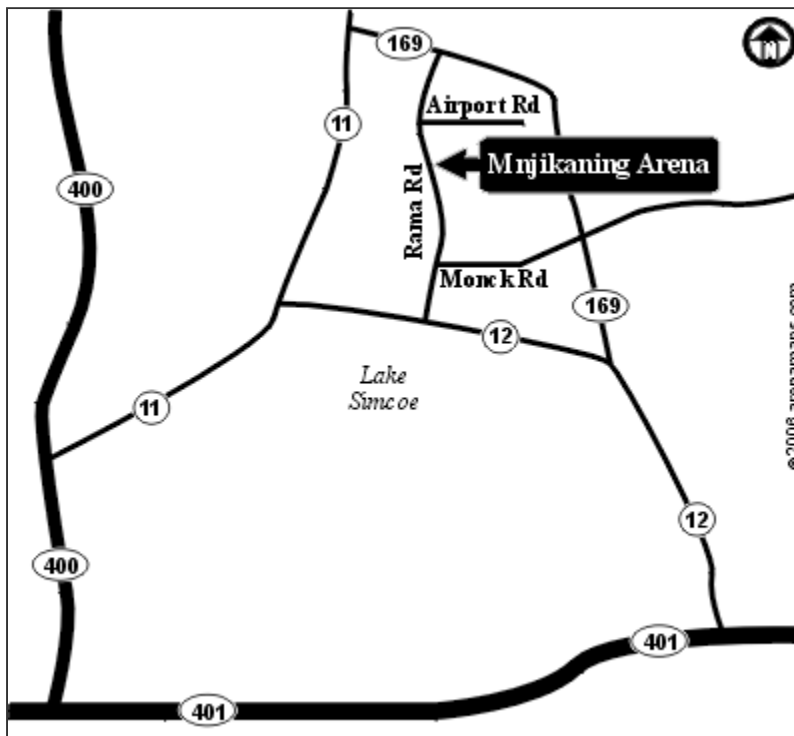

**CANADA** (Montreal, Toronto, Brampton, Burlington, Niagara Falls)  
**USA** (Tampa Bay, Pittsburgh, Philadelphia, New York, Boston, Atlantic City)  
**WEEKEND HOCKEY Tournaments**  
**1-877-702-5701**  
 All Levels, Click Here For More  
[www.weekendhockey.com](http://www.weekendhockey.com)

[Click here for Google map of this location](#)

**Driving Instructions:**

**From Toronto West:** Hwy-401 or Hwy-407 to Hwy-400 North. Proceed north on Hwy-400 approx. 80 km to Hwy-11 (Barrie). Proceed north on Hwy-11 approx. 25 miles to Hwy-12 South (Orillia). Follow Hwy-12 south approx. 7 km to Rama Road. At Rama Rd. (watch for Casino signs), turn left. Follow Rama Road to Rama and past the Casino. The arena is approx. 0.5 km past the casino on the right.

**From Whitby:** Hwy-12 north to Rama Road. At Rama Rd. (watch for Casino

signs), turn right. Follow Rama Road to Rama and past the Casino. The arena is approx. 0.5 km past the casino on the right.

**From the North:** Hwy-11 south to CR-169. Follow CR-169 approx. 1 km to Rama Road (Rd. 44). Proceed south on Rama Rd. to arena on the left.

**[Advertise on arenamaps.com](#)**