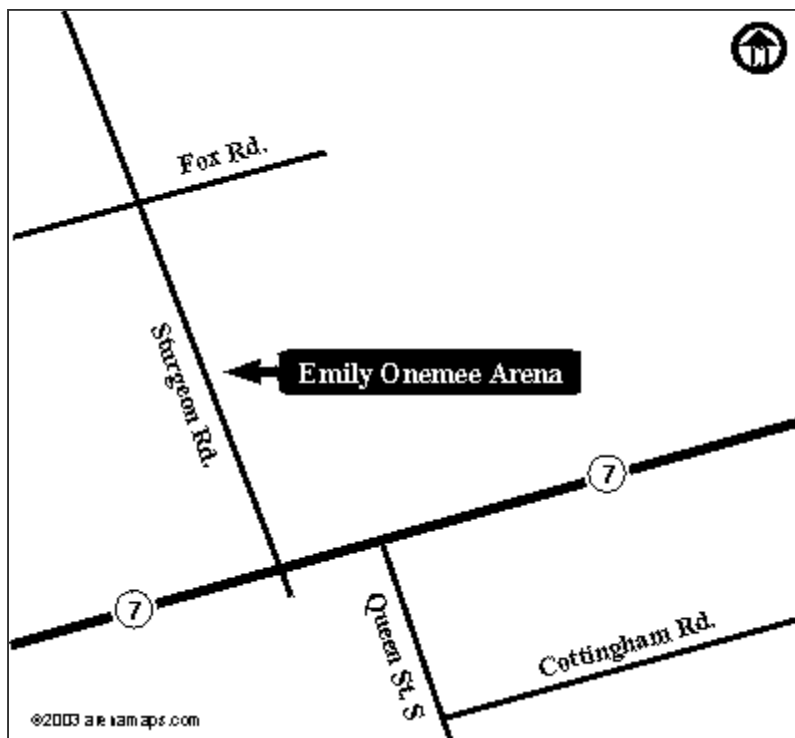

Canlan CLASSIC TOURNAMENTS YOUTH HOCKEY TOURNAMENTS
ccthockey.com