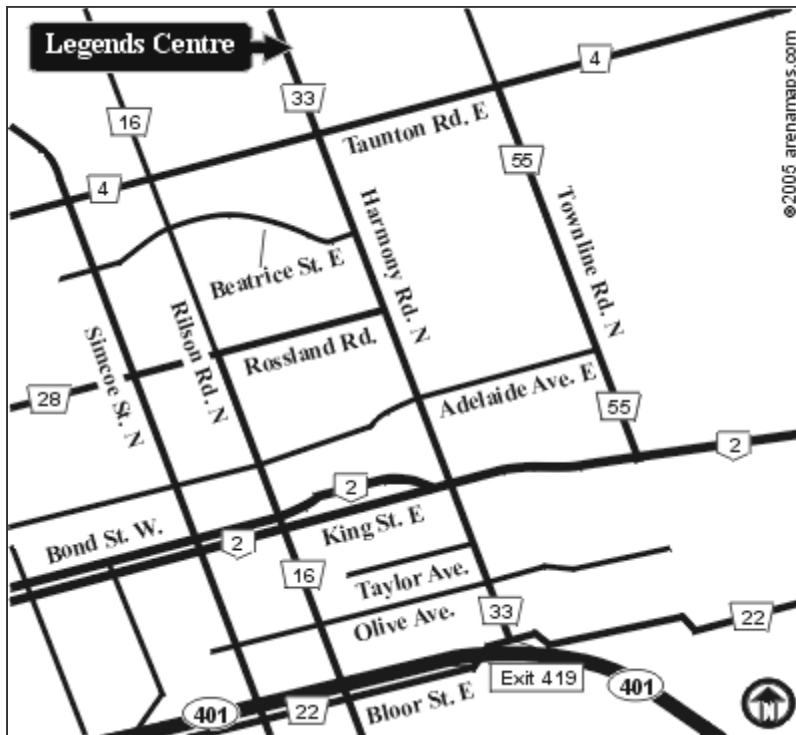

[Click here for Google map of this location](#)

**Driving Instructions:**

Oshawa is located along Hwy-401 on the north shore of Lake Ontario in south central Ontario, approx. 50 km east of Toronto.

**From the West (Toronto):** Hwy-401 east to Bloor St./Harmony Rd. (exit 419). Turn left on Bloor St. and proceed east approx. 0.4 km to Harmony Road. Turn left on Harmony Rd. and proceed north approx. 6.5 km to arena on the right.

**From the East (Ottawa):** Hwy-416 South approx. 70 km to Hwy-401 West. Proceed west on Hwy-401 approx. 295 km to Harmony Rd./Bloor St. (exit

**2** NHL Size Arena

**BUTTER**  
 1694  
 Algonquin  
 705-  
 Toll Free