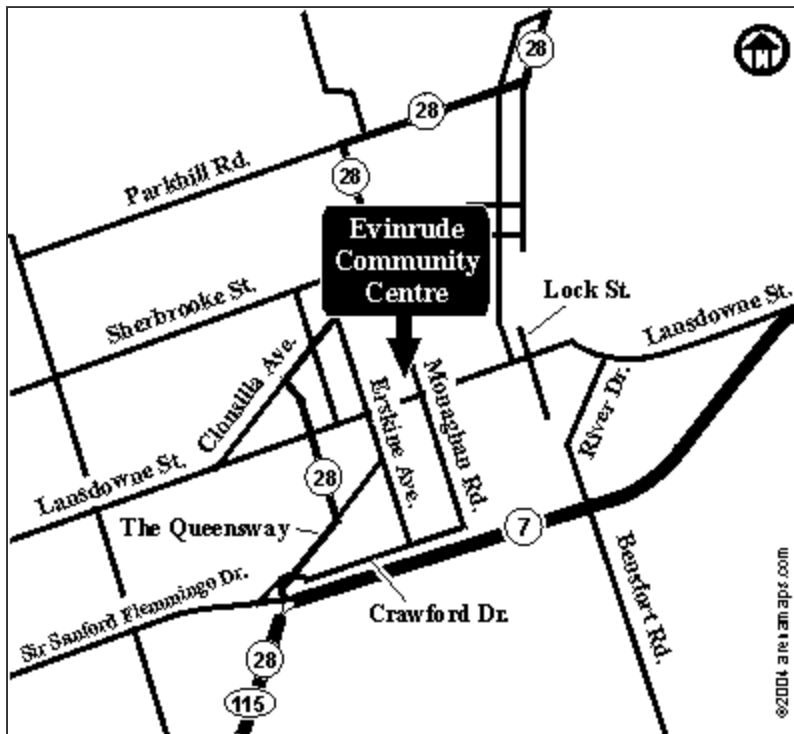

[Click here for Google map of this location](#)

**Driving Instructions:**

Peterborough is located along Hwy-7 in east central Ontario, approx. 135 km northeast of Toronto.

**From Hwy-401 Eastbound:** East on Hwy-401 to Hwy-35/Hwy-115 (exit 436). Proceed north on Hwy-35/Hwy-115 approx. 50 km (follow Hwy-115 toward Peterborough) to The Parkway exit. Continue north on The Parkway approx. 1.5 km to Lansdowne Street. Turn right on Lansdowne St. and proceed east approx. 1 km to Monaghan Road. Turn left on Monaghan Rd. and watch for

arena a short distance on the left, just past the cemetery.

**From Hwy-401 Westbound:** West on Hwy-401 to Hwy-28 (exit 464). Proceed north on Hwy-28 approx. 31 km to Hwy-115 North (toward Peterborough). Proceed northeast on Hwy-115 approx. 4 km to The Parkway exit. Continue north on The Parkway approx. 1.5 km to Lansdowne Street. Turn right on Lansdowne St. and proceed east approx. 1 km to Monaghan Road. Turn left on Monaghan Rd. and watch for arena a short distance on the left, just past the cemetery.