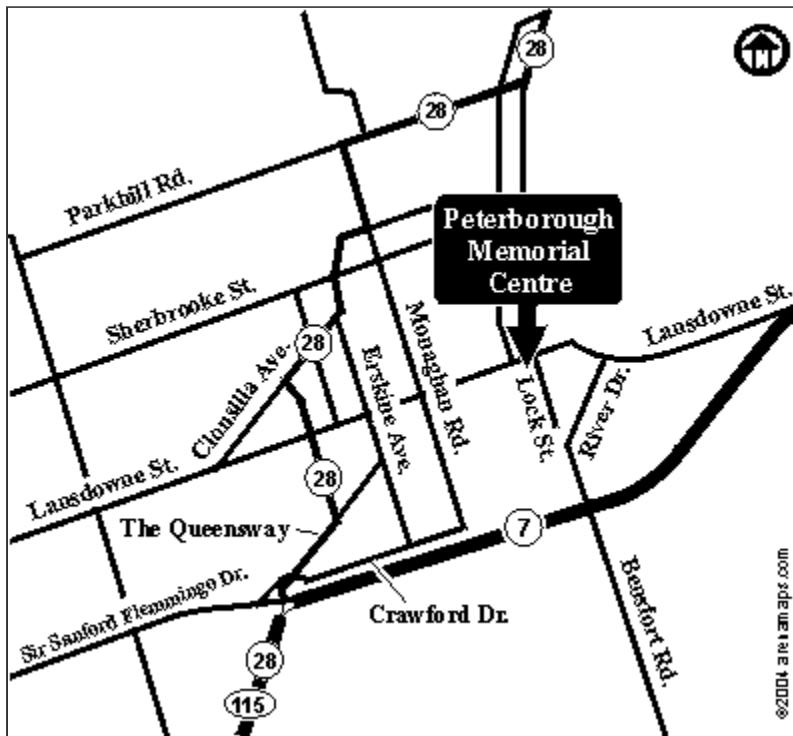

Peterborough Memorial Centre

(Home of the Peterborough Petes)
 151 Lansdowne St. W
 Peterborough, ON K9J1Y4
 705-743-3561

[Send this page to a friend](#)

Canlan CLASSIC TOURNAMENTS YOUTH HOCKEY TOURNAMENTS
ccthockey.com

[Click here for Google map of this location](#)

Driving Instructions:

Peterborough is located along Hwy-7 in east central Ontario, approx. 135 km northeast of Toronto.

From Hwy-401 Eastbound: East on Hwy-401 to Hwy-35/Hwy-115 (exit 436). Proceed north on Hwy-35/Hwy-115 approx. 50 km (follow Hwy-115 toward Peterborough) to The Parkway exit. Continue north on The Parkway approx.

1.5 km to Lansdowne Street. Turn right on Lansdowne St. and proceed east approx. 2 km to George St. (Roger Nielson Way). Turn right on George St. (Roger Nielson Way) and watch for arena on left.

From Hwy-401 Westbound: West on Hwy-401 to Hwy-28 (exit 464). Proceed north on Hwy-28 approx. 31 km to Hwy-115 North (toward Peterborough). Proceed northeast on Hwy-115 approx. 4 km to The Parkway exit. Continue north on The Parkway approx. 1.5 km to Lansdowne Street. Turn right on Lansdowne St. and proceed east approx. 2 km to George St. (Roger Nielson Way). Turn right on George St. (Roger Nielson Way) and watch for arena on left.