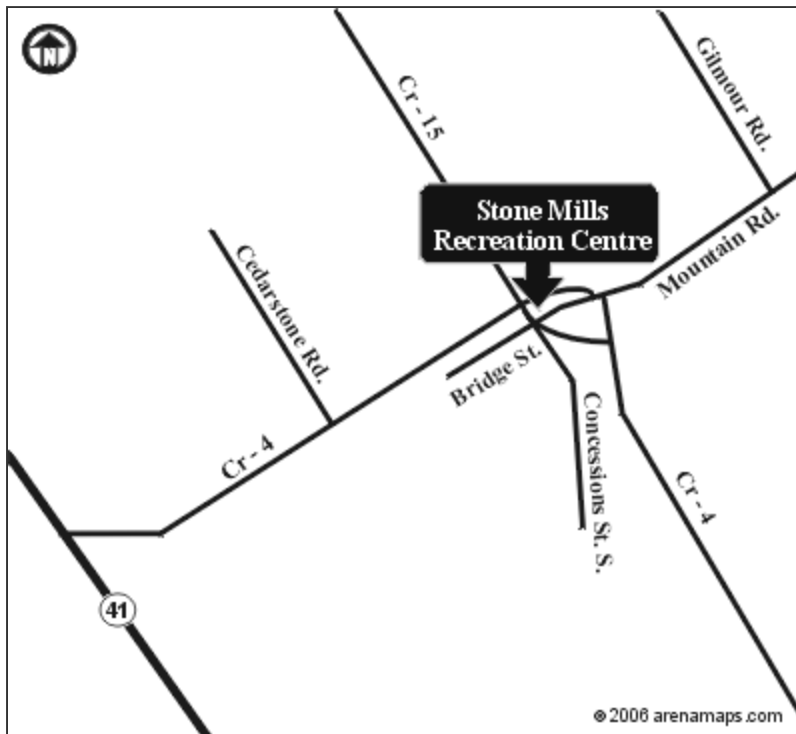

Hockey Spirit Fundraiser Calendars
[CLICK HERE To Visit](#)