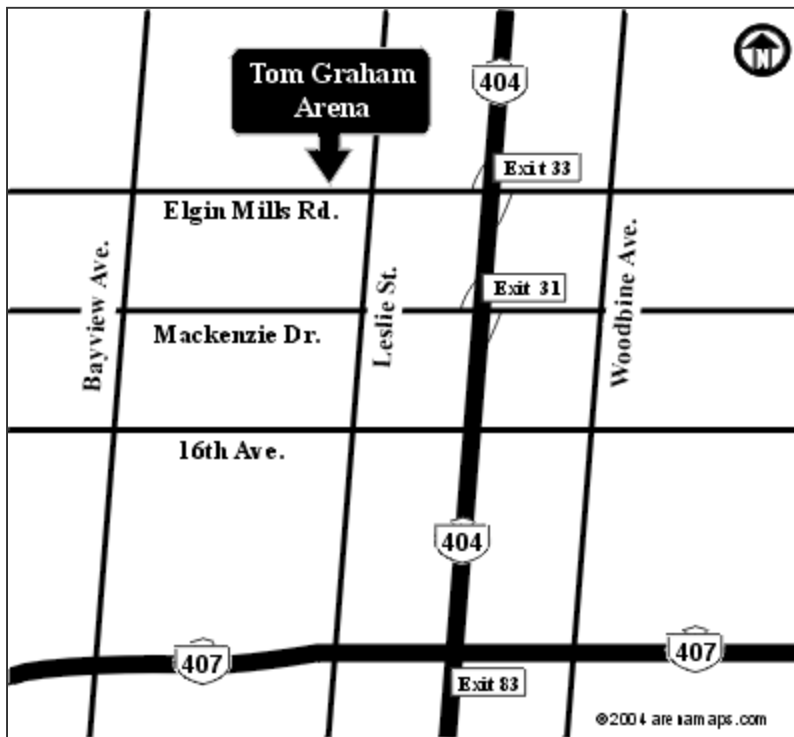

Tom Graham Arena
(formerly Richmond Green Arena)

1300 Elgin Mills Rd.
 Richmond Hill, ON L4S1M5
 905-883-4710

[Send this page to a friend](#)

Canlan CLASSIC TOURNAMENTS YOUTH HOCKEY TOURNAMENTS
ccthockey.com

[Click here for Google map of this location](#)

Driving Instructions:

Richmond Hill is located at the intersection of Hwy-404 and Hwy-407 Express Toll Route (ETR), approx. 20 km north of Toronto.

From Northbound Hwy-404: Hwy-404 to Elgin Mills Rd. (exit 33). Turn left on Elgin Mills Rd. and proceed west approx. 1 km to arena on the right.

From Southbound Hwy-404: Hwy-404 to Elgin Mills Rd. (exit 33). Turn right on Elgin Mills Rd. and proceed west approx. 0.75 km to arena on the right.

[Click Here For Tournament Directory](#)

[Tournaments](#) | [Coupons](#) | [Camps](#) | [Clubs](#) | [Events](#) | [Links](#) | [Pro Shop](#) | [News Groups](#)