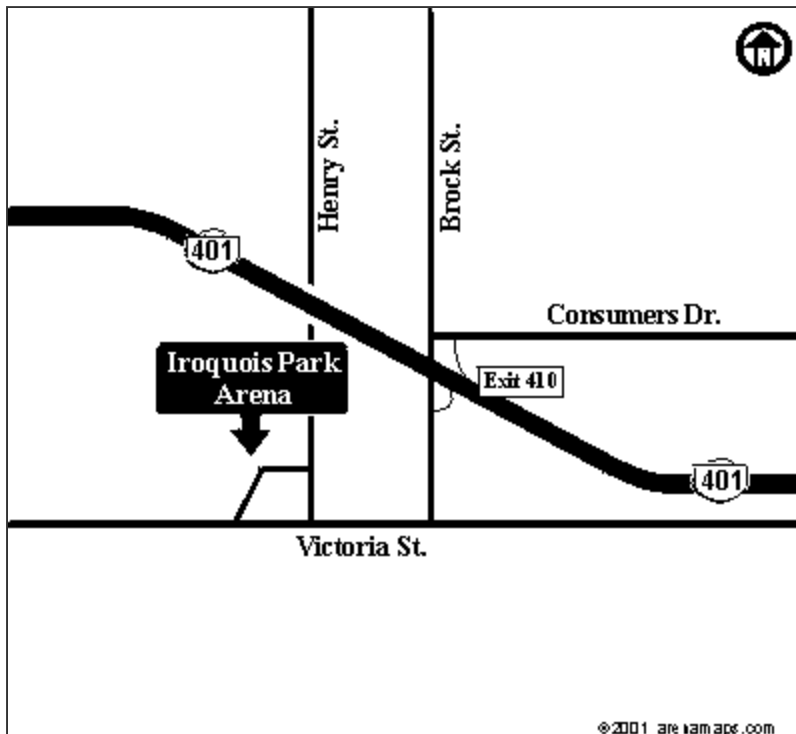

[Click here for Google map of this location](#)

Driving Instructions:

Whitby is located along Hwy-401, approx. 55 km east of Toronto.

From Hwy-401 Westbound: Hwy-401 to Brock St. (exit 410) in the town of Whitby (not Brock Road that is located in Pickering, a little west of Whitby). Exit ramp ends at Consumers Dr., so turn left on Consumers and proceed approx. 200 meters west to Brock Street. Turn left on Brock St. and proceed south approx. 0.75 km to Victoria Street. Turn right on Victoria St. and proceed west approx. 0.5 km to Henry Street. Turn right on Henry St. and

2 NHL
 Size Arena

BUTTER
 RE
 1694
 Algonquin
 705-
 Toll Free

CUSTO
 Rink Des

HOC
TI

proceed north approx. 150 meters to Iroquois Park entrance. Turn left into Iroquois Park and watch for arena on the right.

From Hwy-401 Eastbound: Hwy-401 east to Brock St. (exit 410). Turn left on Brock St. and proceed south approx. 0.3 km to Victoria Street. Turn right on Victoria St. and proceed west approx. 0.5 km to Henry Street. Turn right on Henry St. and proceed north approx. 150 meters to Iroquois Park entrance. Turn left into Iroquois Park and watch for arena on the right.