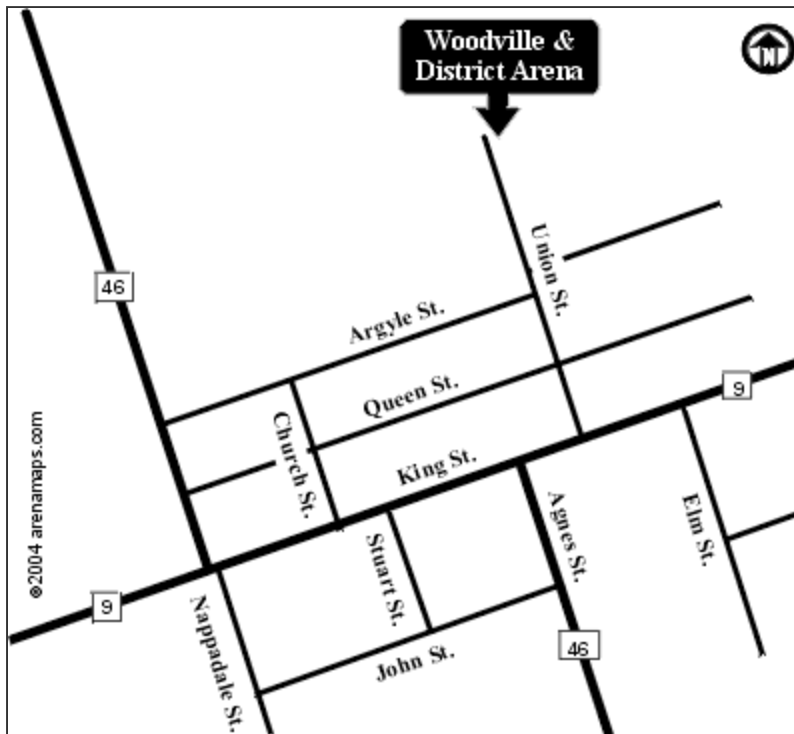

Canlan CLASSIC TOURNAMENTS YOUTH HOCKEY TOURNAMENTS
ccthockey.com